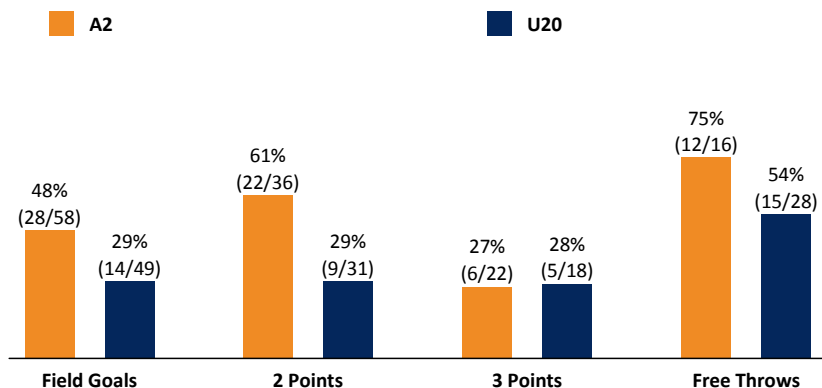

U20 - U2 Nationalmannschaft (Coach: MENZ Frank)

No.	Name	Min	PTS	2 Points	3 Points	Field Goals	Free Throws	OR	DR	TOT	AS	ST	TO	BS	SB	PF	FD	EFF	+/-	
5	TAYLOR David	25:21	7	3/6 (50%)	0/4 (0%)	3/10 (30%)	1/2 (50%)		3	3		2	5		1	1	5	-1	-21	
9	GROF Jonas	25:18	4	2/4 (50%)		2/4 (50%)			2	2	1					1	2	5	-19	
13	AGVA Mahir	25:08	4	1/7 (14%)		1/7 (14%)	2/4 (50%)				2					2	2	-2	-12	
7	MEISNER Lukas	24:10	9	1/4 (25%)	2/5 (40%)	3/9 (33%)	1/2 (50%)		1	1	1	1	2			2	1	3	-13	
10	UGRAI Maximilian	22:00	4	0/2 (0%)	1/1 (100%)	1/3 (33%)	1/2 (50%)	2	4	6		1				4	3	8	-8	
8	FERNER Joschka	20:21	8	1/2 (50%)	2/4 (50%)	3/6 (50%)		1	2	3						2		8	-14	
4	EBERT Constantin	14:16	1	0/2 (0%)	0/2 (0%)	0/4 (0%)	1/2 (50%)				2	1				3	2	-1	-10	
12	HASBARGEN Tim	13:05	3	0/1 (0%)	0/1 (0%)	0/2 (0%)	3/4 (75%)	3	1	4	1		2			1	2	3	-5	
24	ZINN Robert	10:19	4		0/1 (0%)	0/1 (0%)	4/6 (67%)						3			1	3	-2	-4	
11	KOVALEV Konstantin	8:44	3	1/1 (100%)		1/1 (100%)	1/4 (25%)				1	1	2				2	0	-16	
22	ROHWER Björn	6:03	1	0/1 (0%)		0/1 (0%)	1/2 (50%)	2		2							1	1	-4	
21	ALTE Tom-Niclas	5:15	0	0/1 (0%)		0/1 (0%)		1		1						1		0	-4	
Team / Coach								2	3	5			1							
Totals			200:00	48	9/31 (29%)	5/18 (28%)	14/49 (29%)	15/28 (54%)	11	16	27	8	6	15	1		18	23	26	-26

A2	U20
14 / 31 / 45	11 / 16 / 27
Rebounds	8
Assists	18
Fouls	23
Fouls Drawn	15
Turnovers	6
Steals	14
Points in the Paint	4
Second Chance Points	2
Fast Break Points	4 (0:4)
Biggest Lead	5-0 (23:20)
Biggest Scoring Run	1
Lead Changes:	0
Times Tied:	

LEGEND
+/- Plus-Minus-Rating   AS Assists   BS Blocked Shots   DNP Did Not Played   DR Defensive Rebounds   EFF Efficiency
FD Fouls Drawn   Min Minutes Played   OR Offensive Rebounds   OTx Overtime   PF Fouls   PTS Points
Qx Quarter Time   SB Shots Blocked   ST Steals   TO Turnovers   TOT Total Rebounds